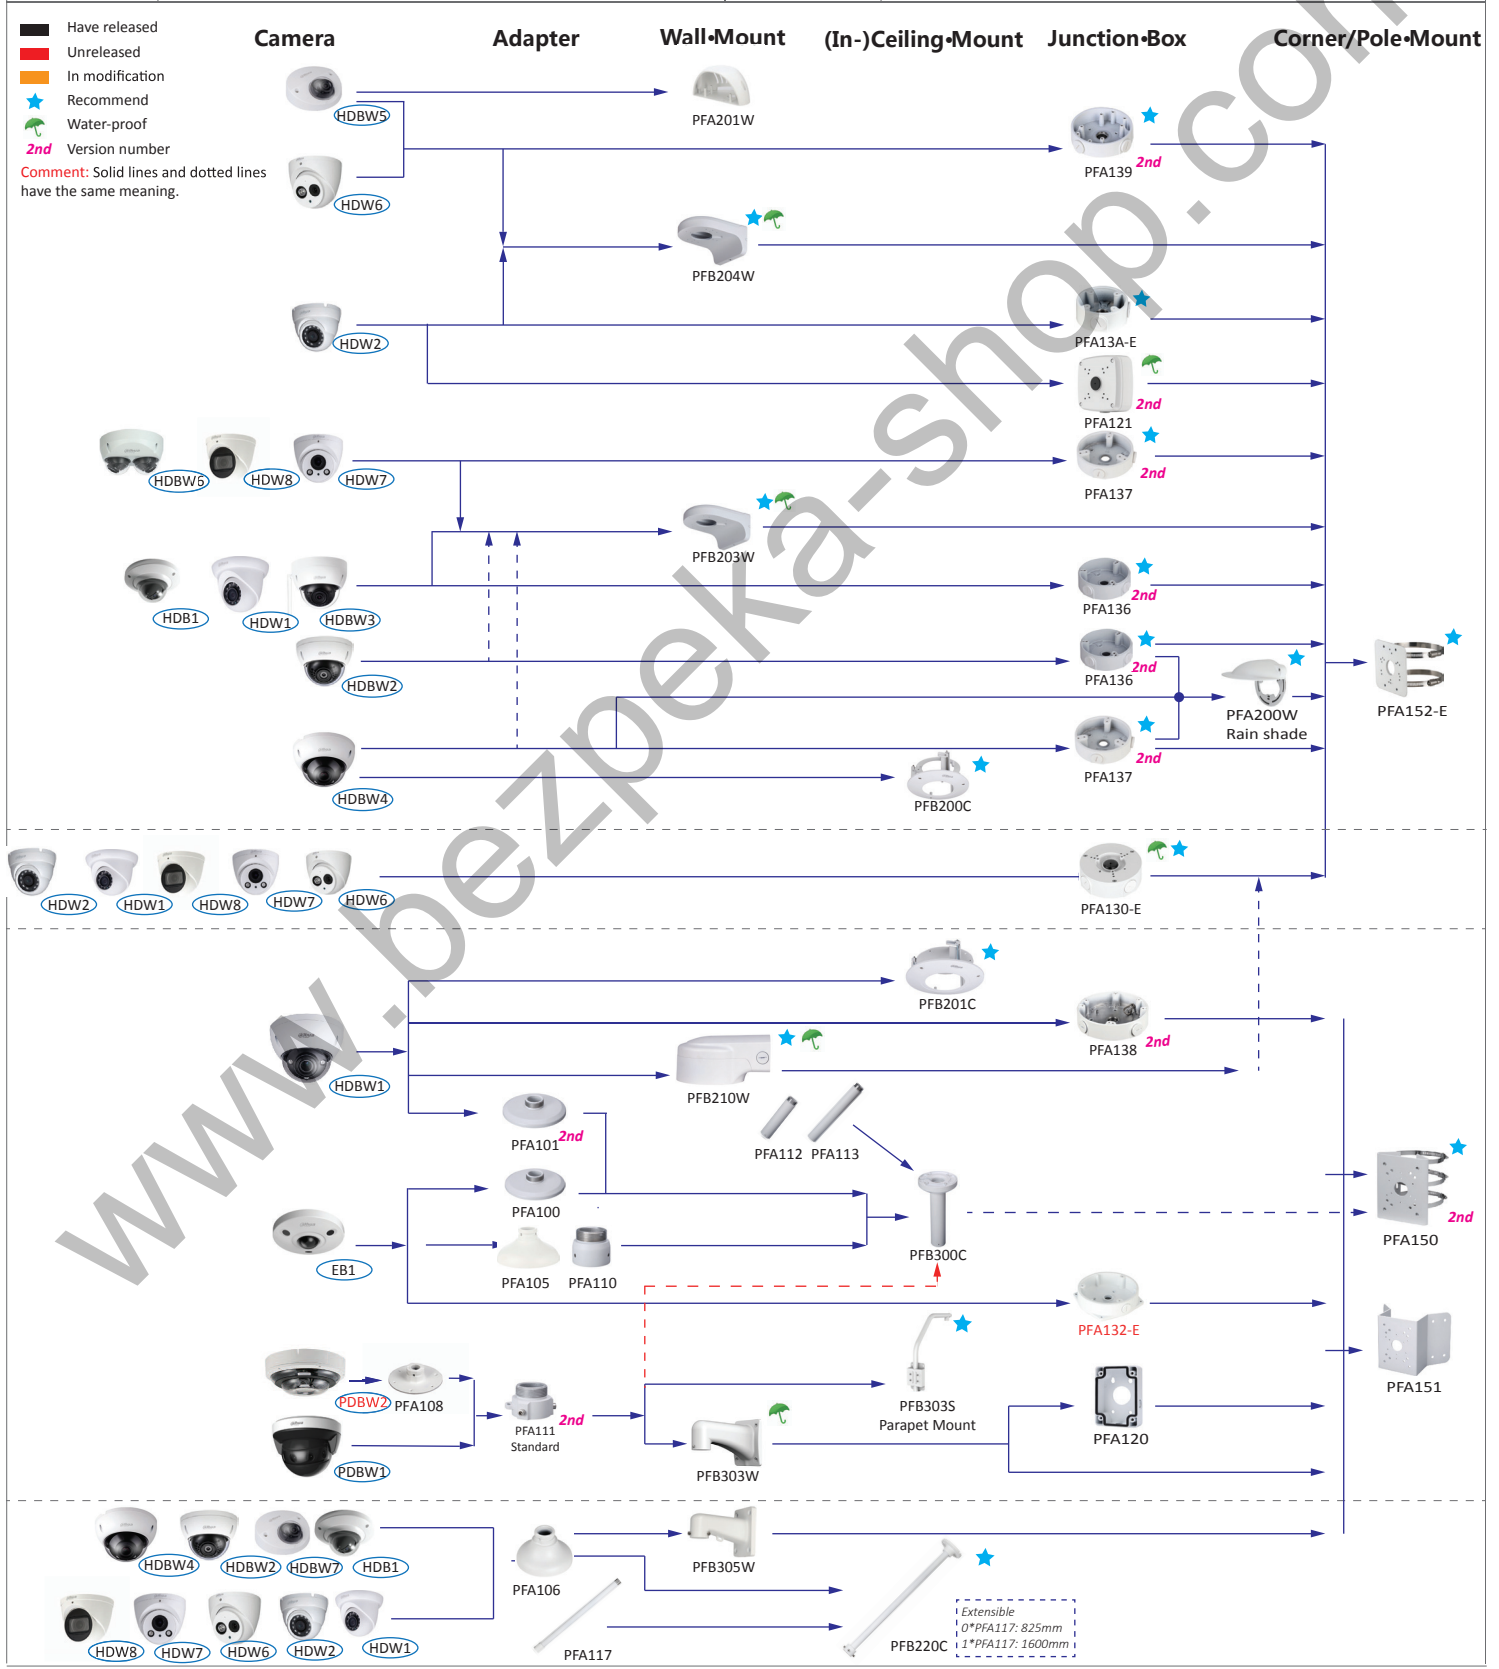

Selection of dome cameras

Shape	Network	Shape	Network
(HDB1)	HDB4231/4431C-AS, EB5531(-M/M12)	(HDBW1)	HDBW8231/8331/81200/81230E-Z, HDBW8231/8331/5231/5431/5631/5831E-Z5E, HDB5331E, HDBW5331E, HDBW8242E-Z4FD, HDBW8242E-Z4FR, HDBW8231/8232/8331/8630/81230/5231/5431/5631/5831E-ZE
(HDW1)	HDW1230/1431/1531S	(HDBW2)	HDBW1230/1431/1531E(-S), HDBW4231/4431/4631/4831E-ASE
(HDW2)	HDW4231/4431M	(HDBW3)	HDBW1120/1320/1235/1435E-W, HDBW1230/1430E-AW
(HDW6)	HDW4231/4431/4830EM-AS, HDW4231/4431/4631/4831EM-ASE	(HDBW4)	HDBW2831R-ZS, HDBW5231/5431/5631/5831R-ZE, HDBW2231/2421/2431/2531R-ZS/VFS, HDBW2831R-ZS, HDBW1831R
(HDW7)	HDW2121/2221/2230/2231/2320/2421/2431/2531R-ZS, HDW5231/5431/5830R-Z	(HDBW5)	HDBW4231/4431F-AS/M/M12, HDBW4231F-MPC/M12PC
(HDW8)	HDW5231/5431/5631/5831R-ZE	(HDBW6)	HDBW4231F-E2-M
(EB1)	EBW8630/81230, EBW8630-IVC	(PDBW2)	PDBW5831-B360
(PDBW1)	PDBW8800/8802-A180