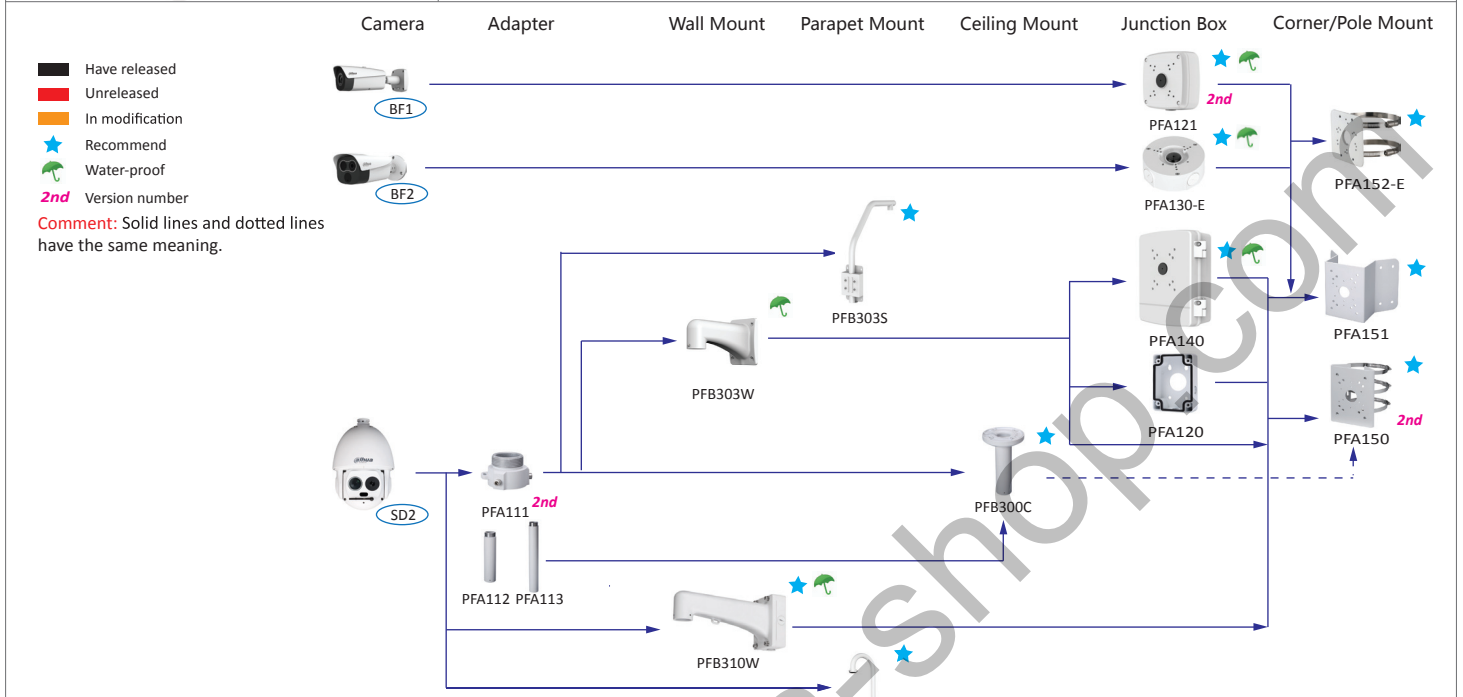

Selection of dome cameras

Shape	Network	Shape	Network
(HDB1)	HDB4231/4431C-AS, EB5531(-M/M12)	(HDBW1)	HDBW8231/8331/81200/81230E-Z, HDBW8231/8331/5231/5431/5631/5831E-Z5E, HDB5331E, HDBW5331E, HDBW8242E-Z4FD, HDBW8242E-Z4FR, HDBW8231/8232/8331/8630/81230/5231/5431/5631/5831E-ZE
(HDW1)	HDW1230/1431/1531S	(HDBW2)	HDBW1230/1431/1531E(-S), HDBW4231/4431/4631/4831E-ASE
(HDW2)	HDW4231/4431M	(HDBW3)	HDBW1120/1320/1235/1435E-W, HDBW1230/1430E-AW
(HDW6)	HDW4231/4431/4830EM-AS, HDW4231/4431/4631/4831EM-ASE	(HDBW4)	HDBW2831R-ZS, HDBW5231/5431/5631/5831R-ZE, HDBW2231/2421/2431/2531R-ZS/VFS, HDBW2831R-ZS, HDBW1831R
(HDW7)	HDW2121/2221/2230/2231/2320/2421/2431/2531R-ZS, HDW5231/5431/5830R-Z	(HDBW5)	HDBW4231/4431F-AS/M/M12, HDBW4231F-MPC/M12PC
(HDW8)	HDW5231/5431/5631/5831R-ZE	(HDBW6)	HDBW4231F-E2-M
(EB1)	EBW8630/81230, EBW8630-IVC	(PDBW2)	PDBW5831-B360
(PDBW1)	PDBW8800/8802-A180		

Notes :

1. PTZ dome cameras have the **standard configurations**, and the configurations have been as follows.

Selection of Thermal series cameras

Shape	Thermal Series
BF1	TPC-BF5400/5600(-T)
BF2	TPC-BF2120(-T)
SD2	TPC-SD8420/8620(-T)

Notes :

1. PTZ dome cameras have the **standard configurations**, and the configurations have been as follows.

Shape	ITC
ITC1	ITC237-PW1B-IRZ, ITC217-PW1B-IRLZ
ITC2	ITC237-PU1B-L, ITC237-PU1B-IR
ITC3	ITC217-PW1B-IRLZ10
ITC4	ITC602-RU1A, ITC302-RU1A, ITC206-RU1A, ITC235-TU1A
ITC5	ITC231-RU1A-IRL-VF1042