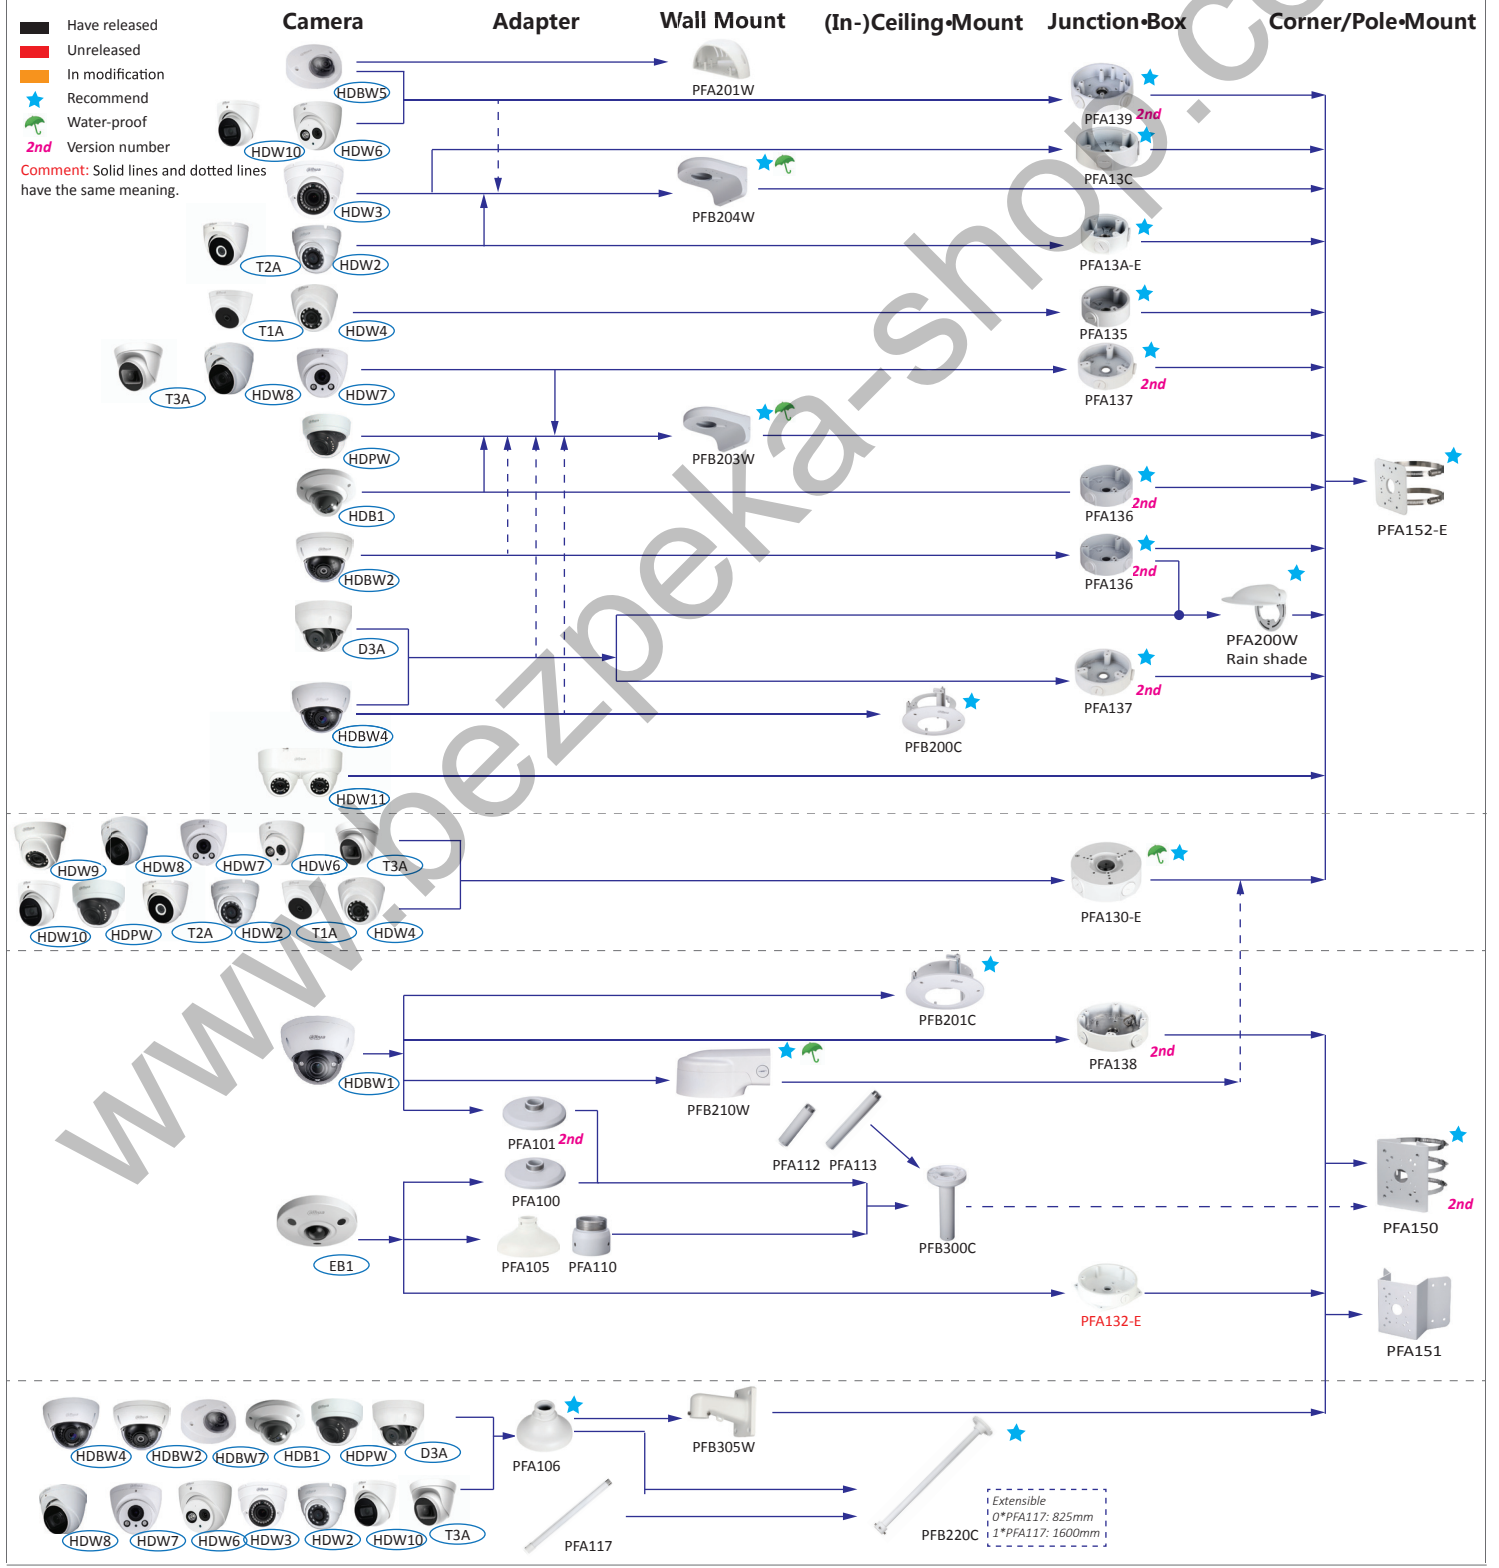

Selection of dome cameras

Shape	HDCVI	Shape	HDCVI
(HDW2)	HDW1000/1100/1200/1220/1230/1400/1500/2241/2401/2501M	(T2A)	T2A21
(HDW3)	HDW1100/1220/1400R-VF	(T3A)	T3A21-VF
(HDW4)	HDW1000/1100/1200/1220/1400R	(D3A)	D3A21-VF
(HDW6)	HDW1100/1200/1400/1220/1230/1500/2401EM(-A), HDW1200/1400EM-POC	(HDBW1)	HDBW3231/3802E-Z/ZH
(HDW7)	HDW2401R-Z	(HDBW2)	HDBW1100/1200/1220/1230/1400/1500/2401/2501E
(HDW8)	HDW1200/1230/1500/2241/2501/2802/2601T-Z-A(-DP)	(HDBW4)	HDBW1100/1220/1400R-VF, HDBW2802R,HDBW2241/2501/2601/2802R-Z(-DP), HDBW1200/1230/1500R-Z,HDBW2231R-Z-POC
(HDW9)	HDW1200/1230/1500SL	(HDBW5)	HDBW2241F-A
(HDW10)	HDW2802/2601/2241/2501/2249T-A	(HDB1)	EB2401
(HDW11)	HDW2241M-E2	(EB1)	EBW3802
(HDPW)	D1A21		
(T1A)	T1A21