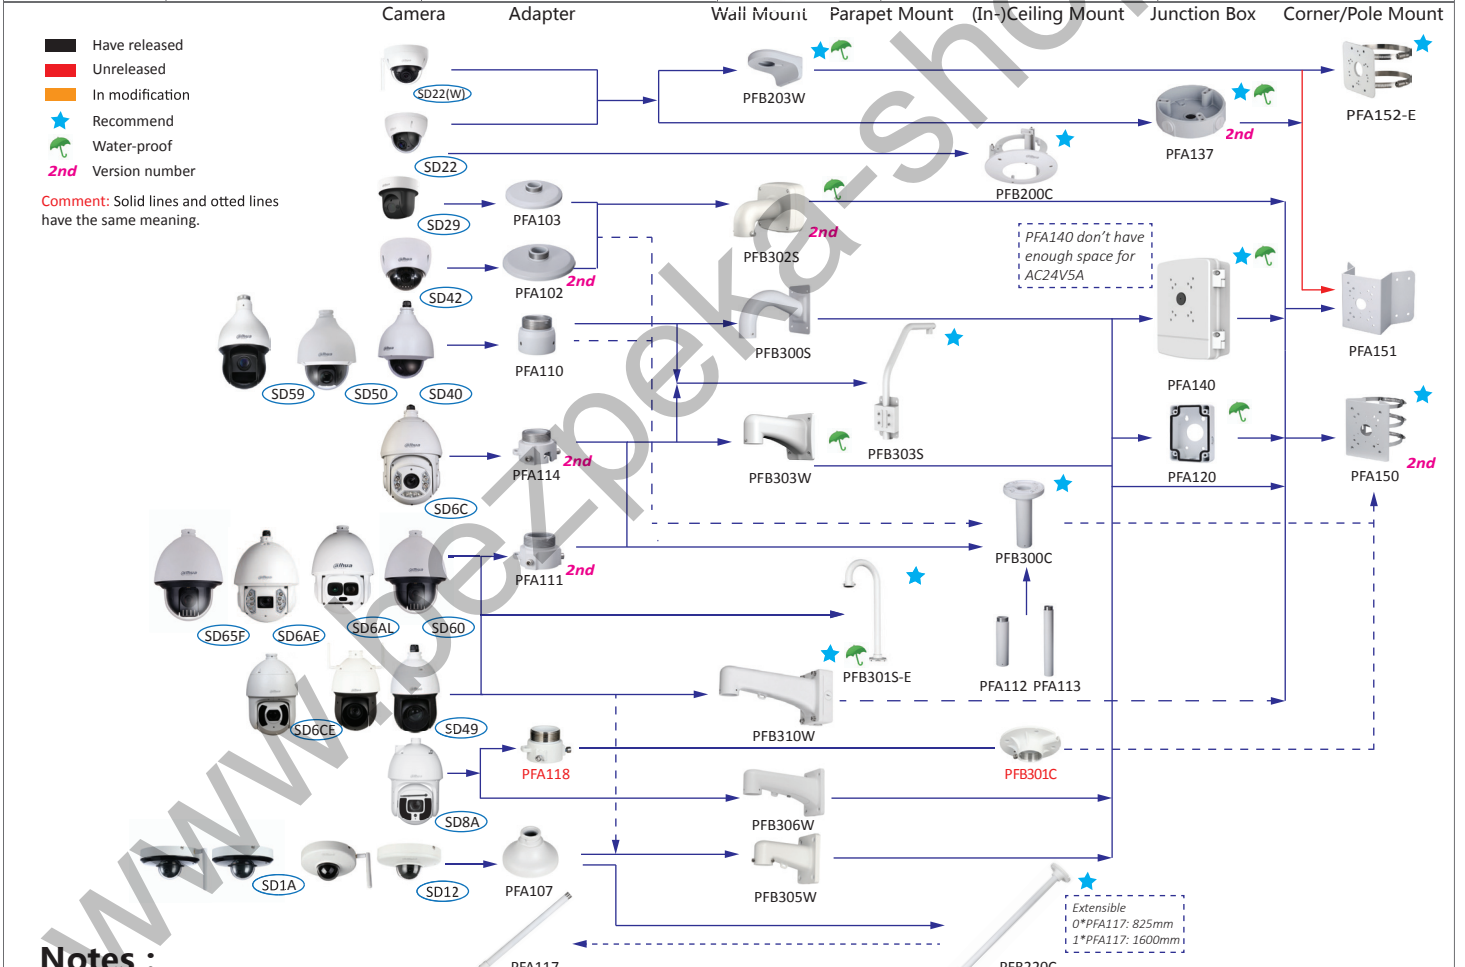

Selection of PTZ dome cameras

Shape	PTZ Dome		Shape	PTZ Dome	
	HDCVI	Network		HDCVI	Network
SD22	SD22204I-GC	SD22204T-GN, SD22404T-GN	SD59	SD59131/225/230/430I-HC	SD59131/225/230/430U-HNI
SD22(W)		SD22204T-GN-W, SD22404-GN-W	SD6AE	SD6AE230IA-HC	SD6AE230F-HNI, SD6AE530U-HNI, SD6AE240/830V-HNI
SD29		SD29204T-GN(-W)	SD6AL		SD6AL230F-HNI, SD6AL830V-HNI, SD6AL245U-HNI(-IR)
SD42	SD42116/212I-HC	SD42212T-HN	SD60	SD60131/225/230/430I-HC	SD60131/225/230/430U-HNI
SD40	SD40116/212I-HC	SD40212T-HN	SD65F	SD65F230IA-HC	SD65F230F-HNI
SD50	SD50131/225/230/430I-HC	SD50131/225/230/430U-HNI	SD6CE		SD6CE131/225/230U-HNI, SD6CE245U-HNI
SD49	SD49116/225/131/212I-HC	SD49212/225/412T-HN, SD49225T-HN-W	SD6C	SD6C131/225/230/430I-HC	SD6C131/225/230/430U-HNI
SD12		SD12200T-GN, SD12200T-GN-W, SD12203T-GN, SD12203T-GN-W	SD8A		SD8A840/440/240VI-HNI
SD1A		SD1A200T-GN, SD1A200T-GN-W, SD1A203T-GN, SD1A203T-GN-W	SD10		SD10A248V-HNI