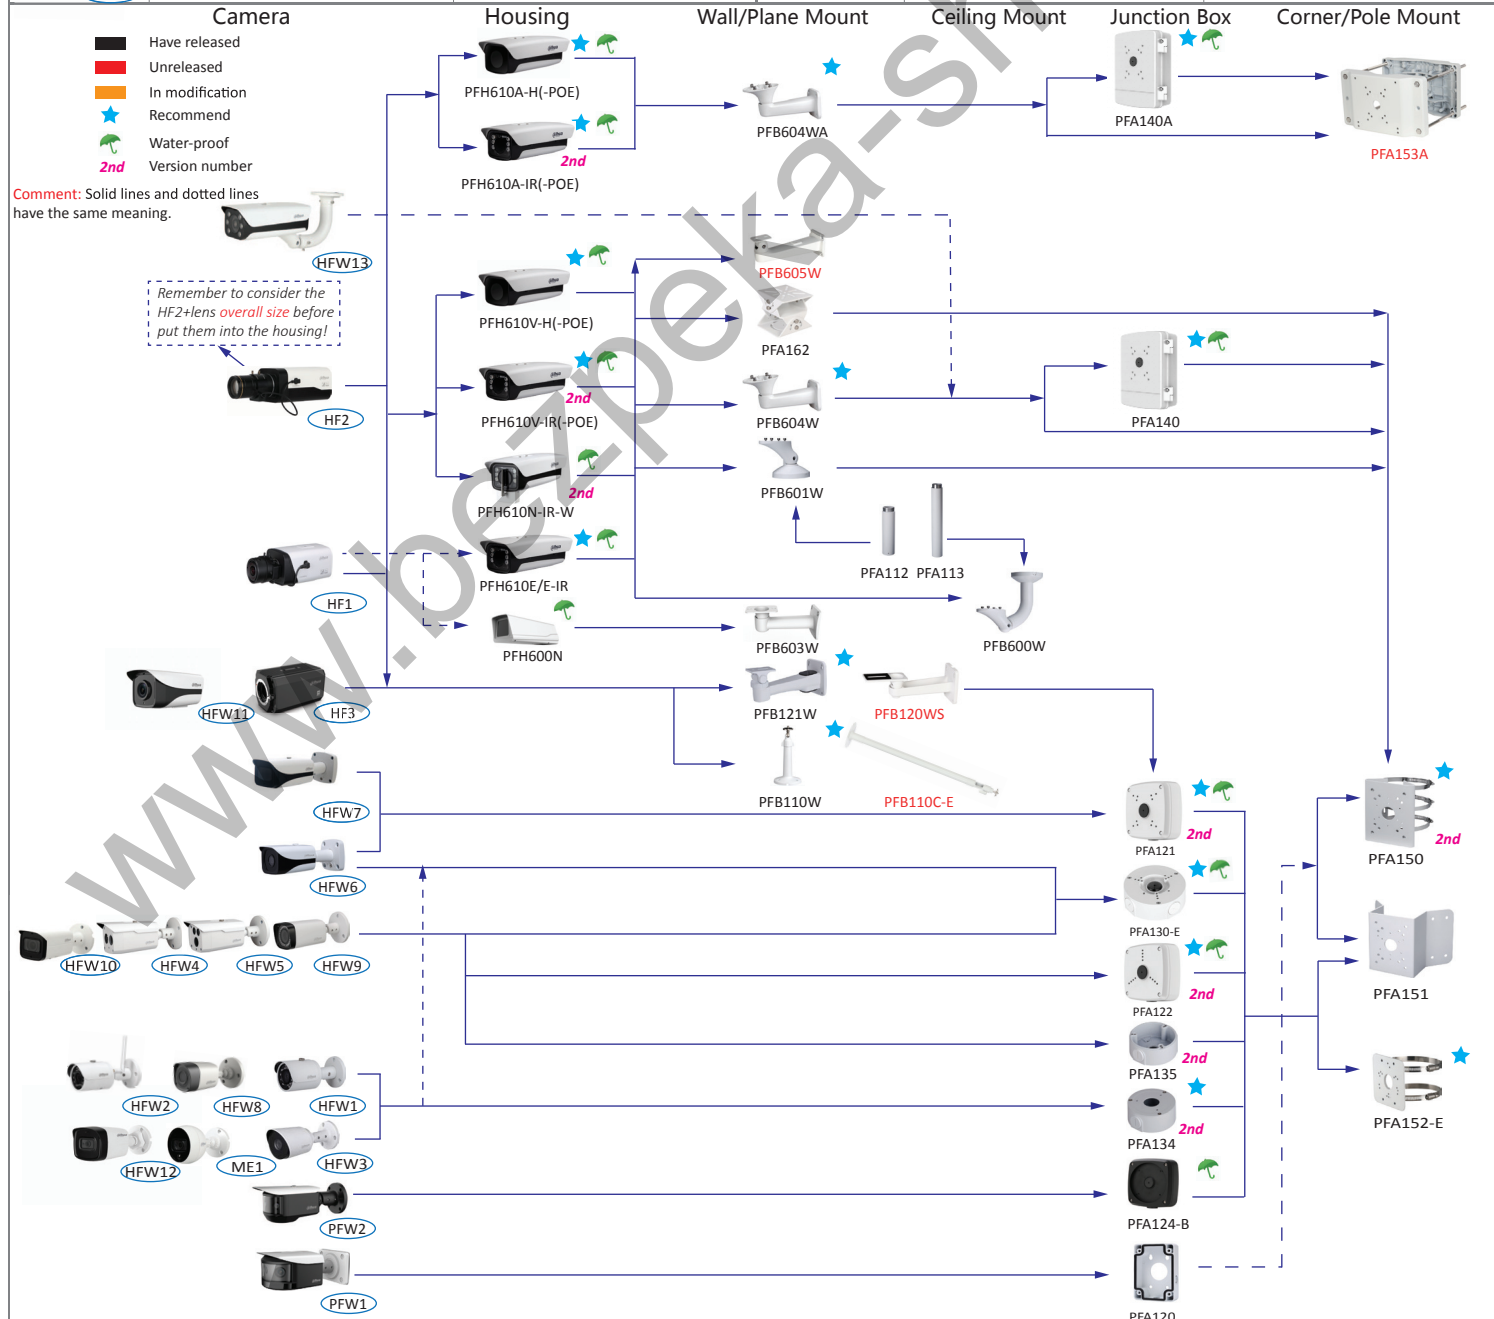

Selection of box cameras

Shape	HDCVI	Network	Shape	HDCVI	Network
	HFW1000/1100/1220/1230/1400/1500SL, HFW1000/1100/1200/1220/1230/2241/1400/2401/1500/2501S, LC1200SL-W, HFW1200/1400S-POC	HFW1230/4231/1431/4431S/1531S		ME1200/1400/2802B	
		HFW1120/1235/1320/1435S-W		HF3231E	HF81230E, HF5431/5231/81230E-E
	HFW1400T, LC1220T-TH, HFW1200/1230/1500T(-A)				HF8231/8232/8331/8630/8835F, HF8232F-NF, HF8242F-FD/FR, HF8231/8232/8331/8630F-E
	HFW1100/1220/1400B			HF3805G	
	HFW1100/1200/1220/1230/1400/1500D, HFW2401D				PFW8601/8800/8802-A180
	HFW2401E, HFW2241/2249/2501/2601/2802E-A	HFW4231/4431/4631/4831E-SE HFW1831E		PFW3601-A180	
	HFW3231E-Z, HFW3802E-Z/ZH-VP, HFW3231E-Z12	HFW8231/8331/81200/81230E-Z, HFW5231/8231/8331/5431/5830E-Z5, HFW5231E-Z12, HFW8231/8232/5231/8331/5431/5631/8630/5831/81230E-Z, HFW5231Z-Z12E, HFW8231/8331/5231/5431/5631/5831E-Z5E			HFW8242E-Z4FD-IRA-LED, HFW8242E-Z20FD-IRA-LED, HFW8242E-Z4FR-IRA-LED, HFW8242E-Z20FR-IRA-LED
	HFW1000/1100/1200/1220/1400R, HFW1000/1100/1220RM, B1A21, B2A21			HFW1200/1230/1500TL(-A)	
	HFW1100/1220/1400R-VF(-IRE6), HFW1200/1230/2401/1500R-Z-IRE6, HFW2231R-Z-IRE6-POC	HFW2231/2431R-ZS/VFS-IRE6			HFW4230M-4G-AS-I2
	HFW2241/2501/2601/2802T-Z-A(-DP), HFW2241/2249/2501/2802T-I8-A	HFW4231/4431/4631/4831T-ASE, HFW2231/2431/2531T-VFS/ZS/VFAS/ZAS, HFW4239T-ASE-NI, HFW2831T-ZS			