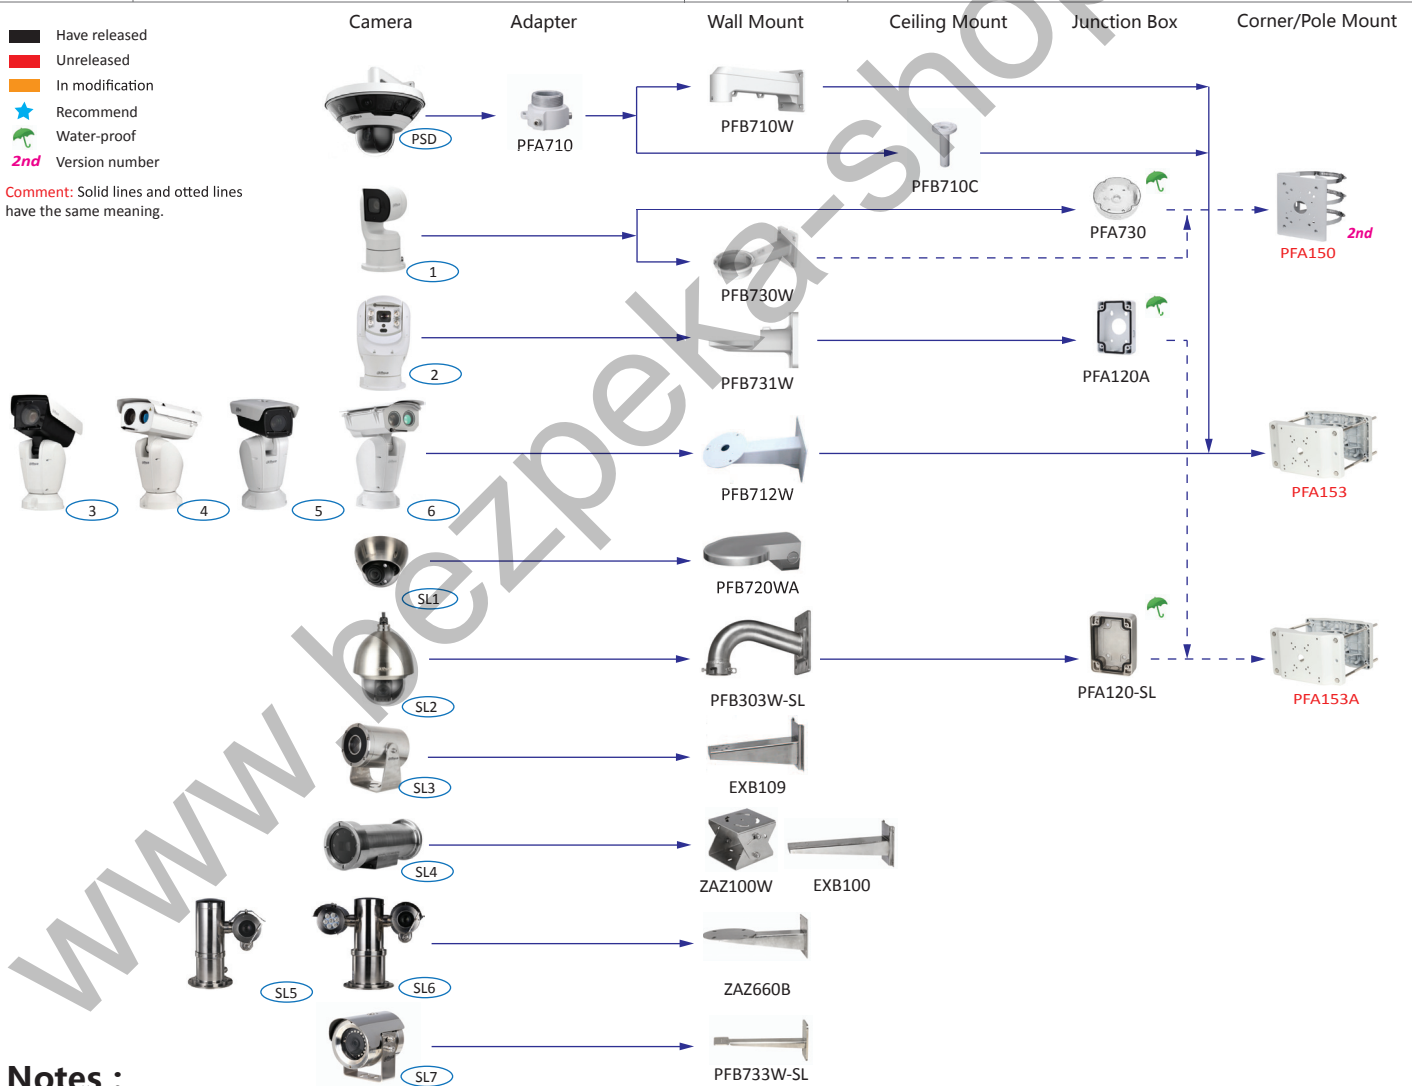

Notes :

1. PTZ dome cameras have the **standard configurations**, and the configurations have been as follows.

Shape	ITC
ITC1	ITC237-PW1B-IRZ, ITC217-PW1B-IRLZ
ITC2	ITC237-PU1B-L, ITC237-PU1B-IR
ITC3	ITC217-PW1B-IRLZ10
ITC4	ITC602-RU1A, ITC302-RU1A, ITC206-RU1A, ITC235-TU1A
ITC5	ITC231-RU1A-IRL-VF1042

Selection of all-environment series cameras

Shape	Camera	Shape	Camera
	PSD8802-A180, PSD81602-A360		HDBW8232E-Z-SL
	PTZ1A225U-IRA-N		SD60230U-HNI-SL
	PTZ19240V-IRB-N, PTZ19240V-IRB-N-B PTZ19245U-IRB-N, PTZ19245U-IRB-N-B		SDZW2030U-SL
	PTZ12248V-IRB-N		EPC230U
	PTZ12248V-LR8-N		EPC230U-PTZ
	PTZ12230F-IRB-N		EPC230U-PTZ-IR
	PTZ12230F-LR8-N		SDZW2000T-SL

- Have released
- Unreleased
- In modification
- Recommend
- Water-proof
- 2nd Version number

Comment: Solid lines and dotted lines have the same meaning.

Notes :

1. PTZ dome cameras have the **standard configurations**, and the configurations have been as follows.