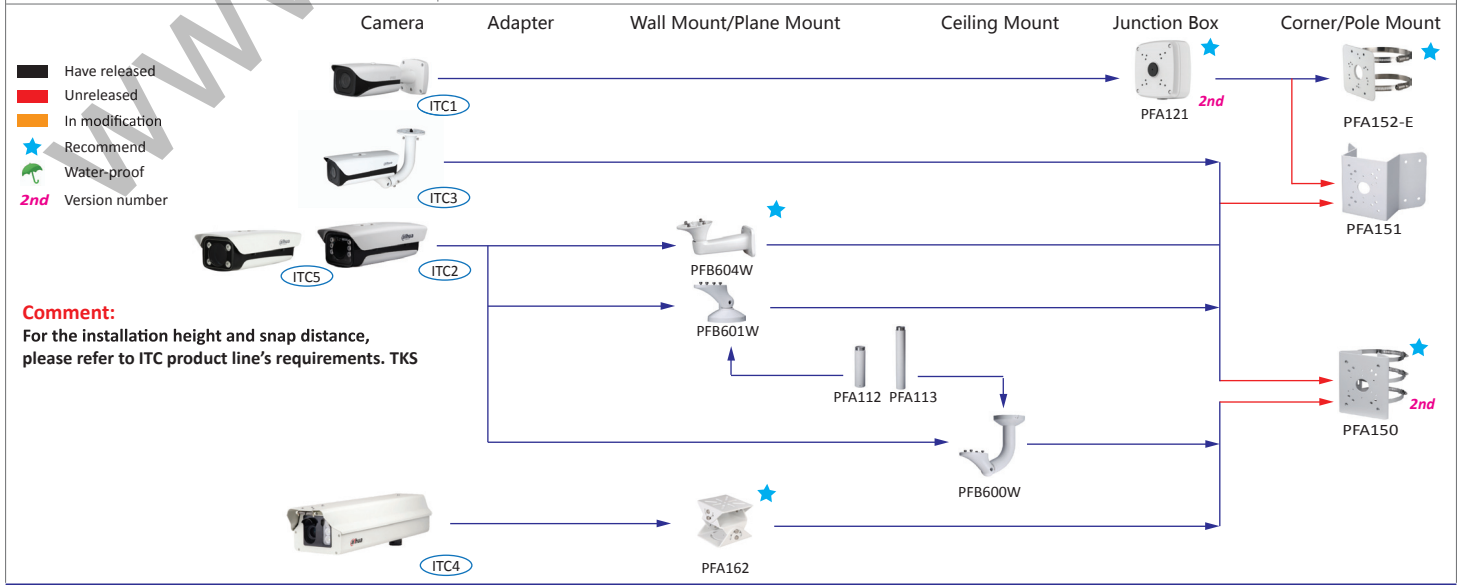

Notes :

1. PTZ dome cameras have the **standard configurations**, and the configurations have been as follows.

Selection of Thermal series cameras

Shape	Thermal Series
BF1	TPC-BF5400/5600(-T)
BF2	TPC-BF2120(-T)
SD2	TPC-SD8420/8620(-T)

Notes :

1. PTZ dome cameras have the **standard configurations**, and the configurations have been as follows.

Shape	ITC
ITC1	ITC237-PW1B-IRZ, ITC217-PW1B-IRLZ
ITC2	ITC237-PU1B-L, ITC237-PU1B-IR
ITC3	ITC217-PW1B-IRLZ10
ITC4	ITC602-RU1A, ITC302-RU1A, ITC206-RU1A, ITC235-TU1A
ITC5	ITC231-RU1A-IRL-VF1042

- Have released
- Unreleased
- In modification
- Recommend
- Water-proof
- 2nd Version number

Comment: Solid lines and dotted lines have the same meaning.

Notes :

1. PTZ dome cameras have the **standard configurations**, and the configurations have been as follows.