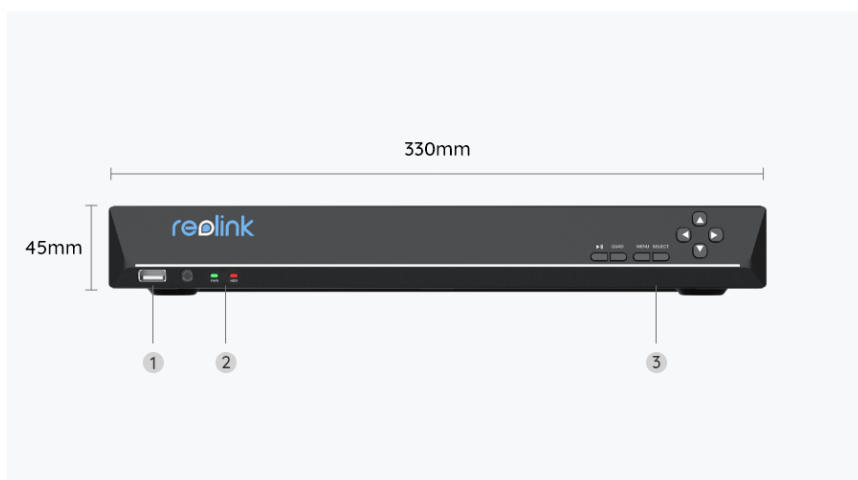

Power Supply	DC 12V/5.4A
Power Consumption	<10W (without HDD)
Working Environment	-10°C ~+45°C (14°F~113°F); 10%~90%
Dimensions	330 x 48 x 310mm
Weight	2.26kg (without HDD)
Warranty	
Limited Warranty	2-year limited warranty. For support, visit https://support.reolink.com/hc/en-us/.

Gallery & Specs

1. USB Port
2. Power/HDD LED
3. Control Panel