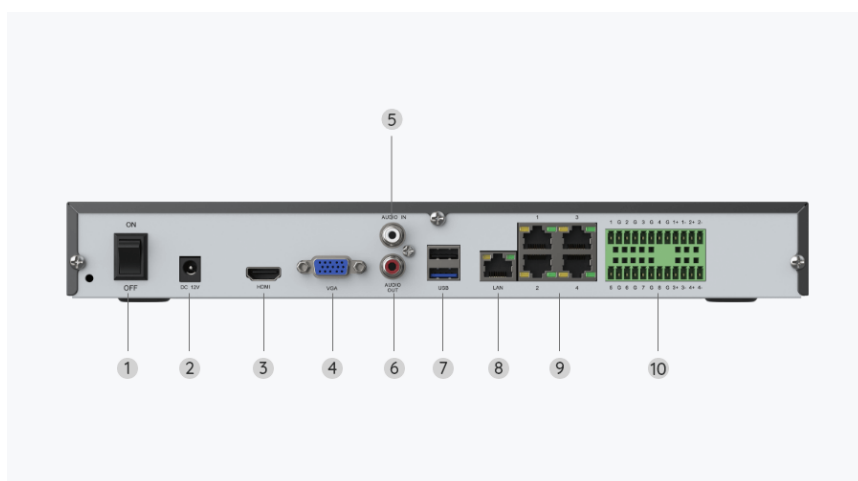

1. Power Switch
2. Power Input
3. HDMI
4. VGA
5. Audio In
6. Audio Out
7. USB Ports
8. LAN Port
9. Internet Port
10. Alarm In/Out